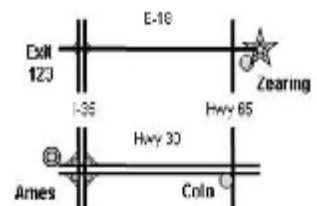

## **SUMMER CAMP SCHEDULE 2011**

May 28	<b>Opening Day: Prairie Putt-Putt Mini Golf Course</b>
June 7-9	<b>Middle School Overnight Adventure</b>
June 10-11	<b>Astronomy Family Camp</b>
June 12-15	<b>Jr. High Trip – Minnesota</b>
June 21-24	<b>TLC Camp 101 AM &amp; PM– Outdoor Recreation</b>
June 24-25	<b>Family Camp – Outdoor Recreation 1 (River Canoe Trip)</b>
June 28-July 1	<b>Creative Nature Camp—AM &amp; PM</b>
July 6-8	<b>AM - Manners 101</b> <b>PM—Survival of the Fittest</b>
July 8-9	<b>Family Camp – Outdoor Recreation 2 (River Canoe Trip)</b>
July 12-15	<b>Mud Masters Camp – AM &amp; PM</b>
July 16-22	<b>Sr. High Trip - Montana</b>

*We have a little something for everyone...*

Threshold Learning Center is located one mile east of Hwy. 65 on Hwy. E18 near Zearing, IA.

*You can create your own summer memories by renting our facilities for your next gathering or event!*